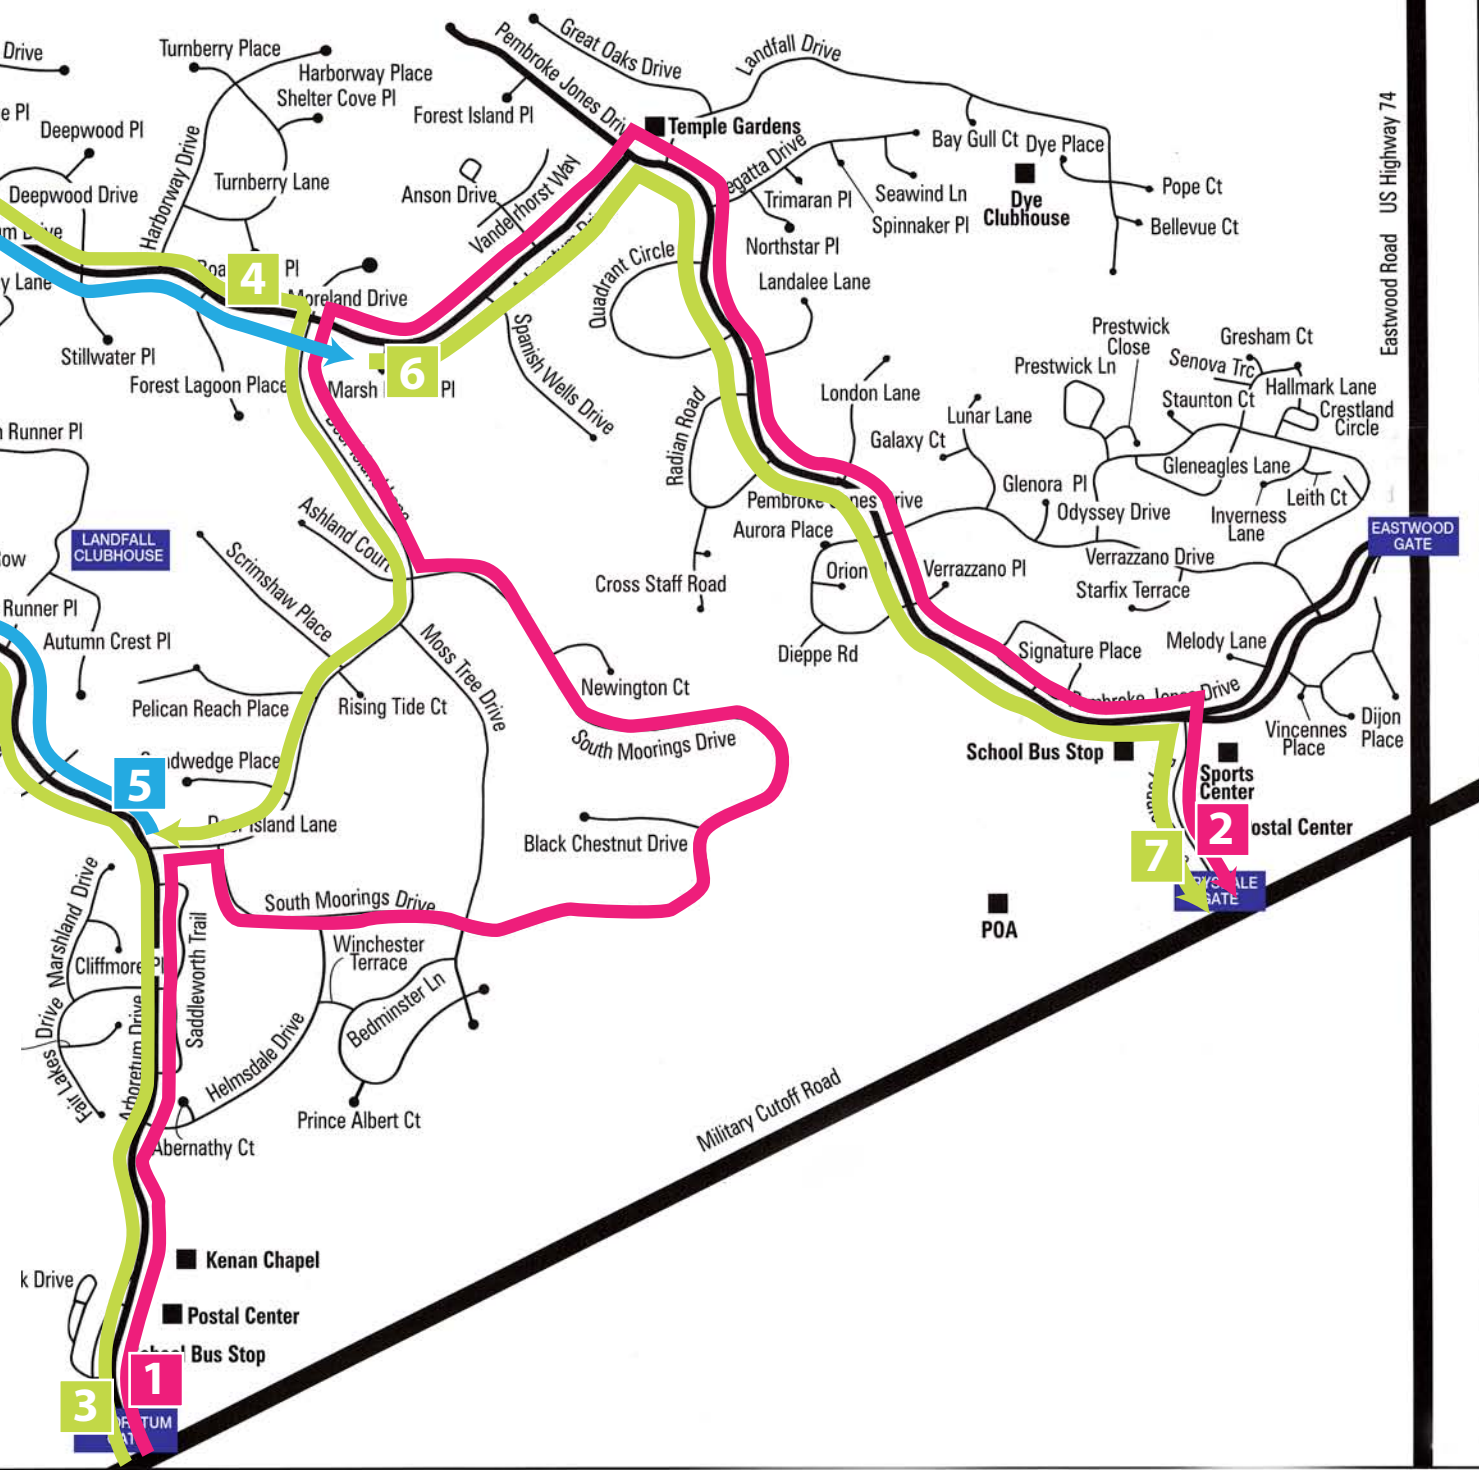

- 1** 7-7:50 a.m. - Full & Half Marathon enters Arboretum Gate
- 2** 7:30-9 a.m. - Full & Half Marathon exit Drysdale Gate
- 3** 7:43-9:25 a.m. Full Marathon re-enters Arboretum Gate
- 4** 8-10 a.m. Full Marathon takes right on Deer Island
- 5** 8:06-10:20 a.m. Full Marathon takes right back onto Arboretum
- 6** 8:18-10:49 a.m. Full Marathon goes straight past Deer Island
- 7** 8:25-11 a.m. Full Marathon exits Drysdale Gate

US Highway 74
Eastwood Road

EASTWOOD GATE

DYSDALE GATE

ARBORETUM GATE

1

3

5

4

7

2

1

3

5

4

6

7

2

1

3

5

4

6

7

2